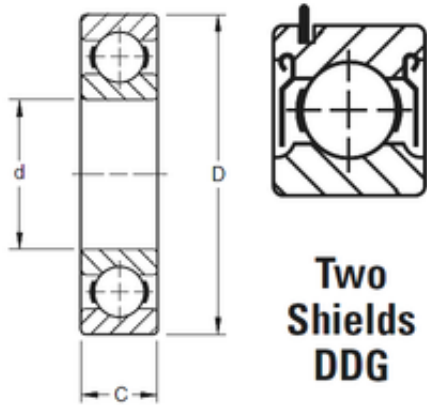

25 mm x 52 mm x 15 mm TIMKEN 205KDDG
Single Row Ball Bearings

Bearing No. 205KDDG

Size	25x52x15 mm
Bore Diameter	25 mm
Outer Diameter	52 mm
Width	15 mm
d	25 mm
D	52 mm
B	15 mm
C	15 mm
Weight	0,127 Kg
Basic dynamic load rating (C)	16 kN

205KDDG Bearing 2D drawings and 3D CAD models